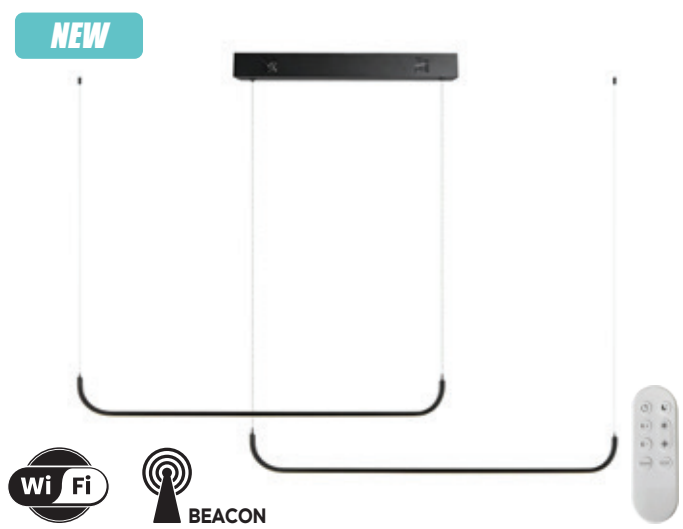

Pattini 07222L
Immax NEO LITE PATTINI Smart pendant light black Tuya WiFi

5499 Kč / 234 €