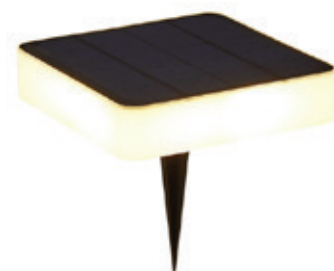

**SQUARE
07911L**

Immax NEO LITE SQUARE
smart solar lamp

RGB, IP65, BT, TUYA, 1W

699 Kč / 30 €