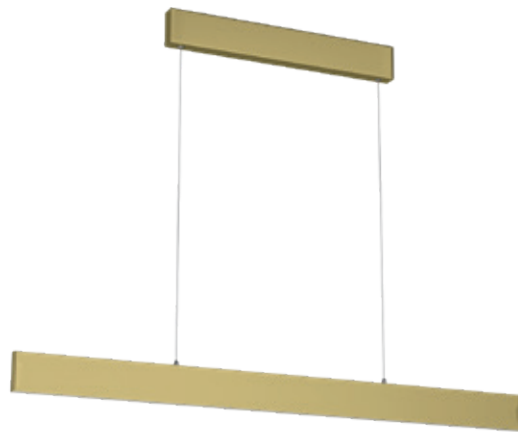

# Liston

A clean, bright line that knows its task, to illuminate your dining or work table without disturbing your sensory well-being. The wall lamp complements the function of the main curtain with indirect light.

**Liston  
07075L**

Remote controlled smart light, dimmable and adjustable white tones.

↔ 1185x15mm ↓ 120mm ↓ 1200mm  
18W 1260lm  
metal, plastic - matt white

5499 Kč / 234 €

**Liston  
07076L**

Remote controlled smart light, dimmable and adjustable white tones.

↔ 1185x15mm ↓ 120mm ↓ 1200mm  
18W 1260lm  
metal, plastic - matt black

5499 Kč / 234 €

**Liston  
07128L**

Remote controlled smart light, dimmable and adjustable white tones.

↔ 1185x15mm ↓ 120mm ↓ 1200mm  
18W 1260lm  
metal, plastic - gold