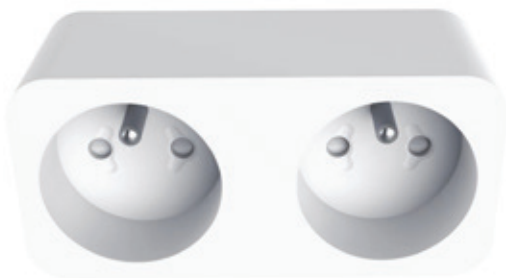

**NEW**

**07786C**

Immax NEO DRAWER Smart internal drawer v3 with pin, type E, Zigbee

**1099 Kč / 44,5 €**

**NEW**

**07751L**

Smart indoor 2 socket, WiFi

**599 Kč / 25 €**