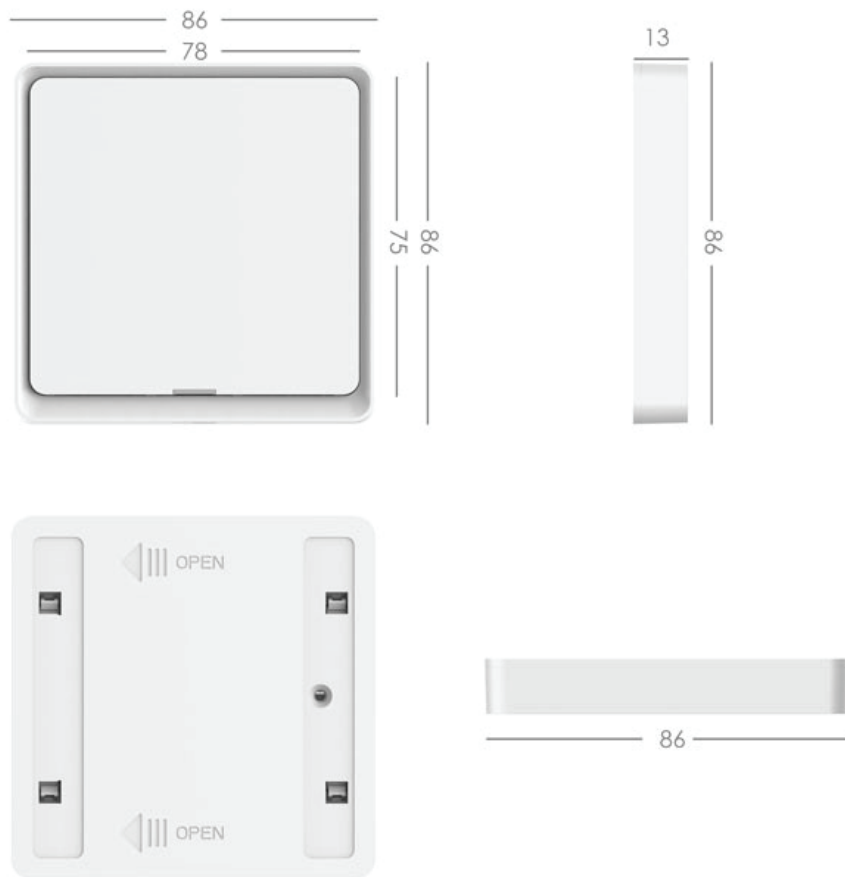

**07507C**

Immax NEO Smart set 3x 2-button switch Zigbee 3.0

**1499 Kč / 62 €**

Zigbee 3.0 communication protocol, Tuya support. The controller can be used to switch on/off, dim or change the colour temperature of the light sources.

↑ 86 x 86mm ↔ 37,5mm

IP20

Range: 30m direct visibility  
10m in built-up area

NEW

**07513L**

Immax NEO Smart Switch 2-button Wi-Fi

**398 Kč / 17 €**

Ideal for households where each member has different needs. Parents can control by voice or app and children or grandparents by touch.