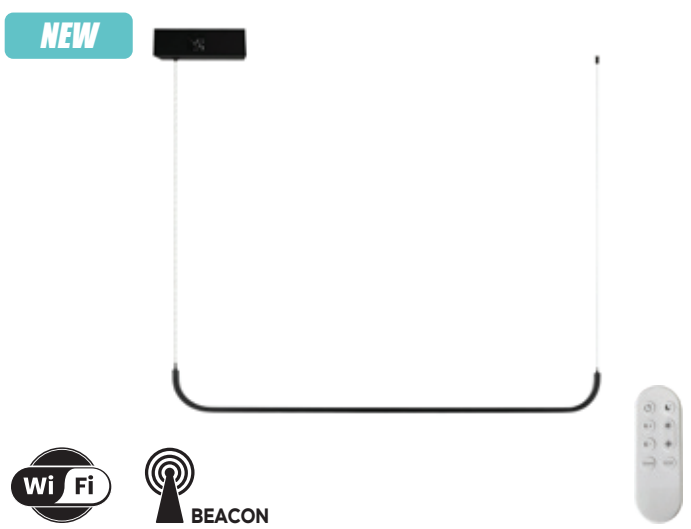

Pattini 07221L
Immax NEO LITE PATTINI Smart pendant light black Tuya WiFi

2998 Kč / 128 €