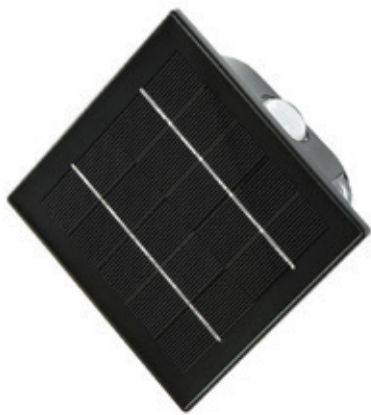

08487L

Outdoor solar wall LED lighting
Immax **WALL** with light sensor, 2W, IP 54

499 Kč / 22 €