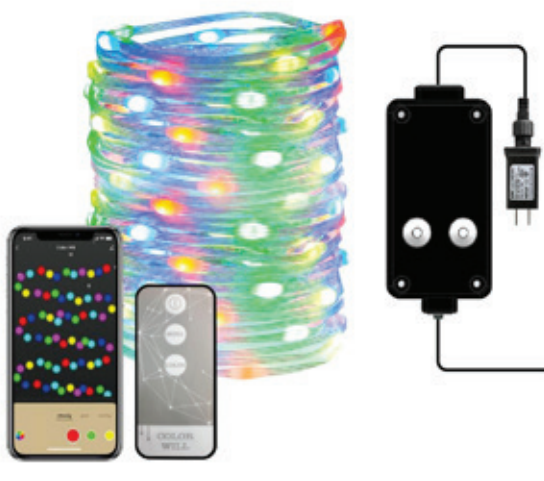

Christmas lights

07736L

1099 Kč / 47 €

Christmas LED lights - chain 16m, RGB, WiFi, TUYA

LED strip
↔ 16m
IP44 8,4W
18 light modes + timer