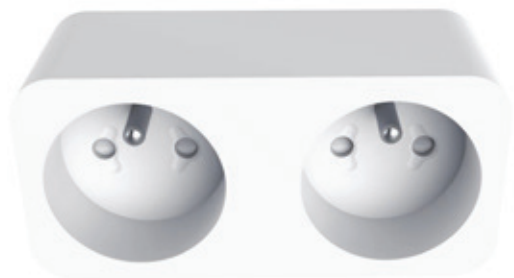

07751L

Smart indoor 2 socket, WiFi

599 Kč / 25 €

3680W 16A
2x F-type socket
Energy metering, timer, countdown, current power and voltage
†81 mm x 48 mm ↔ 104 mm

NEW