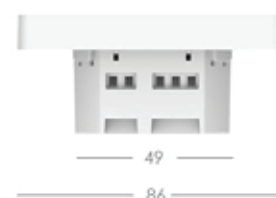

Smart switches

NEW

07512L

Immax NEO Smart Switch 1-button Wi-Fi

348 Kč / 15 €

Ideal for households where each member has different needs. Parents can control by voice or app and children or grandparents by touch.

↑ 86 x 86mm ↔ 37,5mm

IP20

Range: 30m direct visibility
10m in built-up area

NEW

07513L

Immax NEO Smart Switch 2-button Wi-Fi

398 Kč / 17 €

Ideal for households where each member has different needs. Parents can control by voice or app and children or grandparents by touch.

↑ 86 x 86mm ↔ 37,5mm

IP20

Range: 30m direct visibility
10m in built-up area

NEW

07569L

Immax NEO Smart Switch 1-button Wi-Fi - black

348 Kč / 15 €

230V - černý

↑ 86 x 86mm ↔ 37,5mm

IP20

Range: 30m direct visibility
10m in built-up area