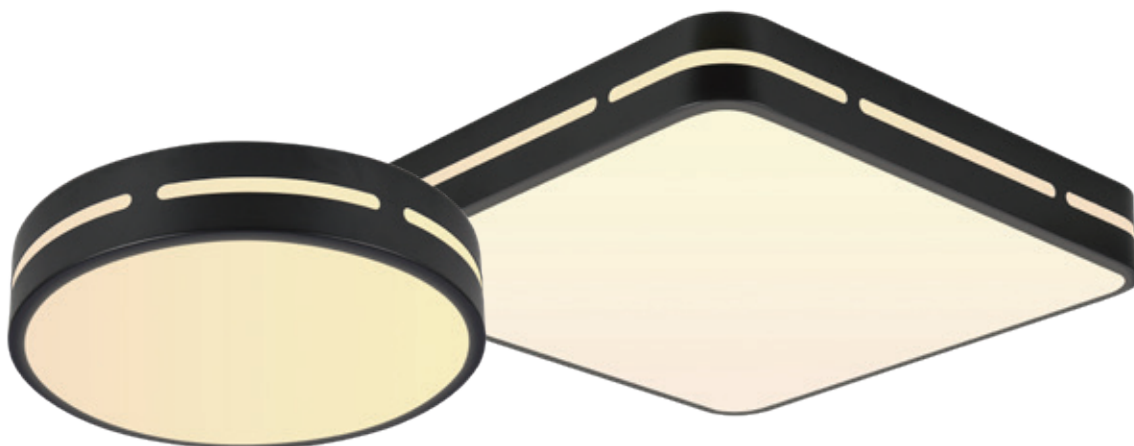

## Areas 07150-C40

Smart lamp with remote control, dimmable and changing shades of white

Ø 400mm ↓ 75mm  
24W 1680lm  
metal, plastic - coffee (brown/silver)

2199 Kč / 92 €

## Areas 07150-C51

Smart lamp with remote control, dimmable and changing shades of white

Ø 510mm ↓ 75mm  
48W 3360lm  
metal, plastic - coffee (brown/silver)

2499 Kč / 104 €

# Perfecto

A black and white metal lamp with several lateral openings that slightly scatters the light to the sides as well. Advanced technology in the ceiling unit, communicating wirelessly using Wi-fi on the Tuya protocol, will enable the integration of the luminaire into the Immax NEO PRO application. Even from a distance, it will help you create the ideal lighting that you expect in a given situation.