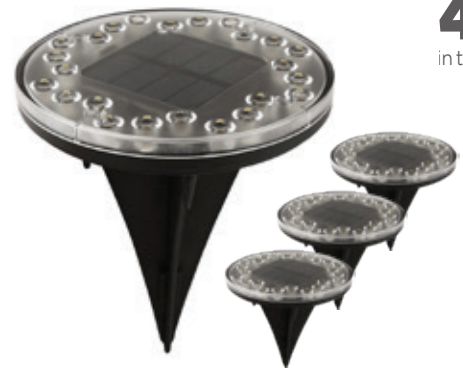

Dimensions: 80 x 80 x 19mm

**159 Kč / 7 €**

**4 pcs**  
in the package

**08496L**

Outdoor solar LED lighting  
Immax **CUTE 4 pcs in a package 0.45W**

Dimensions: 112 x 112 x 121mm

**599 Kč / 26 €**

**08498L**