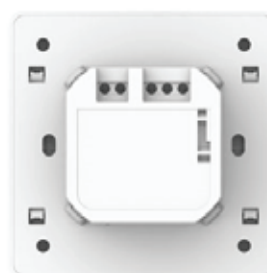

Smart switches

NEW

07512L

Immax NEO Smart Switch 1-button Wi-Fi

348 Kč / 15 €

Ideal for households where each member has different needs. Parents can control by voice or app and children or grandparents by touch.

↑ 86 x 86mm ↔ 37,5mm

IP20

Range: 30m direct visibility
10m in built-up area

NEW

07513L

Immax NEO Smart Switch 2-button Wi-Fi

398 Kč / 17 €

Ideal for households where each member has different needs. Parents can control by voice or app and children or grandparents by touch.

↑ 86 x 86mm ↔ 37,5mm

IP20

Range: 30m direct visibility
10m in built-up area

NEW

07569L

Immax NEO Smart Switch 1-button Wi-Fi - black

348 Kč / 15 €

230V - černý

↑ 86 x 86mm ↔ 37,5mm

IP20

Range: 30m direct visibility
10m in built-up area