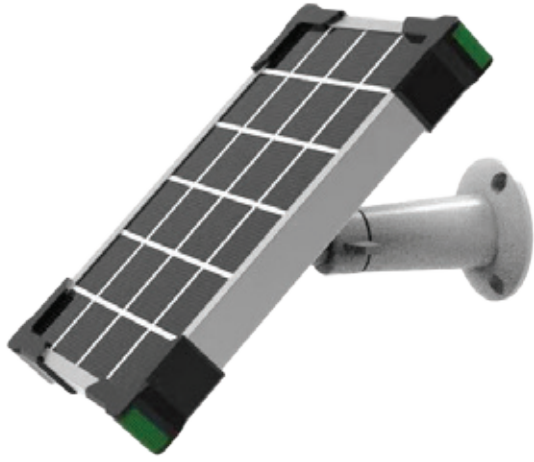

07744L

NEO solar panel 5V/1A/5W

Immax NEO solar panel, solar charging for devices with micro USB connector, articulated holder for mounting
Maximum power: 5V / 0.6A
Peak power (P_{MAX}): 3 W
↑ 130 x 184 ↔ 22 mm
IP65

999 Kč / 42 €