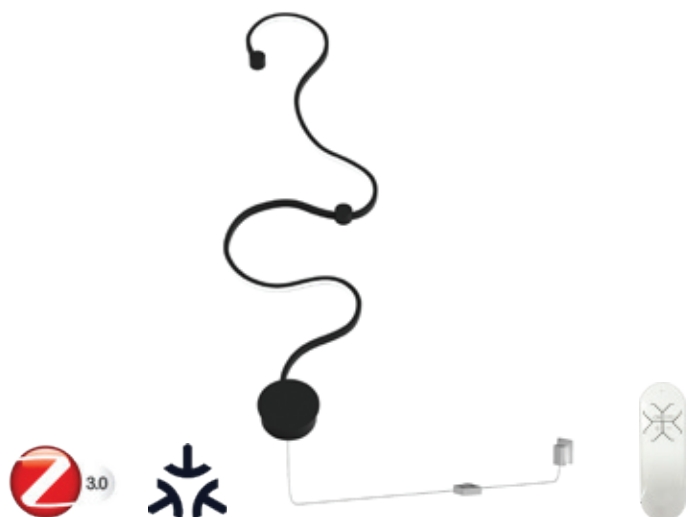

Caravana 07082L-B

Remote controlled smart light, dimmable and adjustable white tones.

↔ 1200x300mm ↔ 80mm základna
35W 2450lm
metal, plastic - matt black

2998 Kč / 128 €