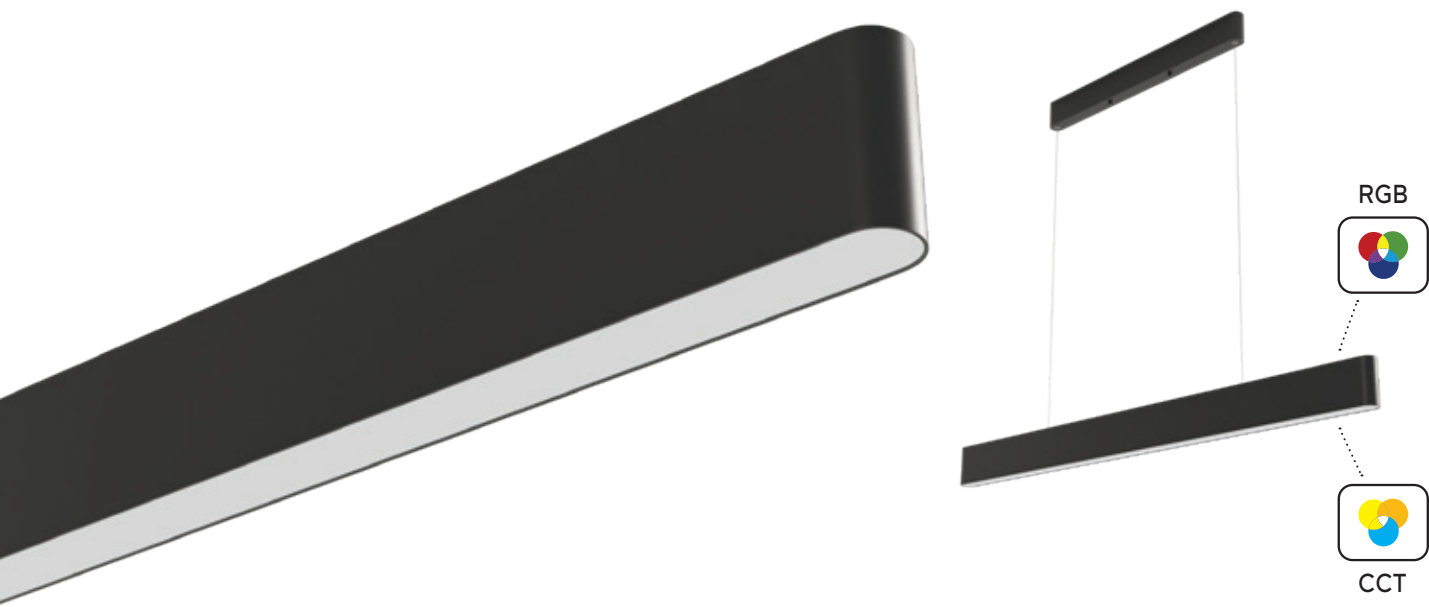

Milano

You can create a pleasant cozy atmosphere with the right mood lighting. It is indirect lighting that will bring your spaces to life in a unique way. Milano is a combination of a practical lamp, the direct light shines down in shades of white - it perfectly illuminates a work island or a dining table, but it also shines up and in a wide color spectrum, with the right color you can contribute to home comfort.