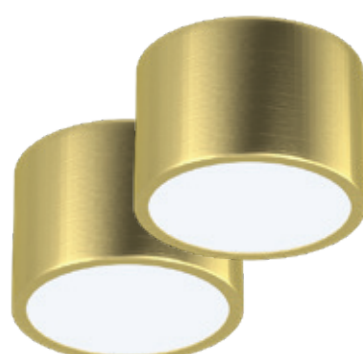

Rondate 15
07127L-BD

2 x 07127L + remote control

Ø 150mm † 100mm
2x 12W 2 x 840lm
metal, plastic - gold

3399 Kč / 145 €