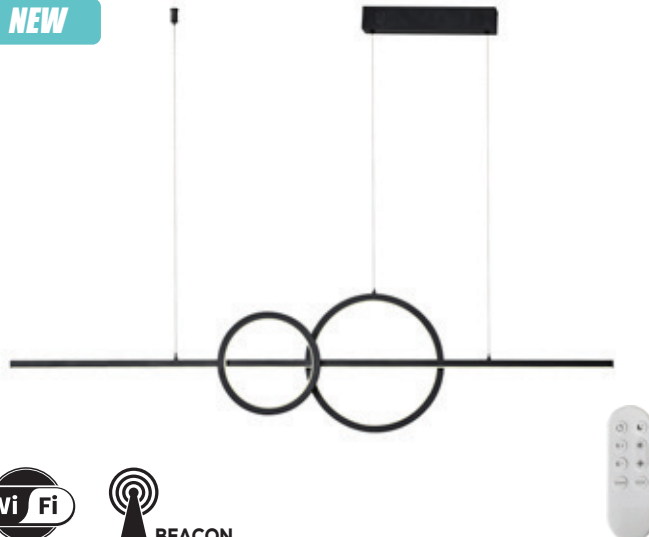

**Ovale
07233L**

2500 Kč / 107 €

Immax NEO LITE OVALE Smart pendant light black Tuya WiFi

18W 1260lm
↔ 260mm † 1200mm
aluminium - matt black

NEW