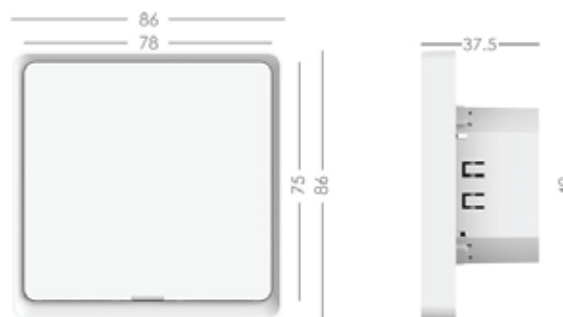

Smart switches

NEW

07512L

Immax NEO Smart Switch 1-button Wi-Fi

348 Kč / 15 €

Ideal for households where each member has different needs. Parents can control by voice or app and children or grandparents by touch.

↑ 86 x 86mm ↔ 37,5mm

IP20

Range: 30m direct visibility
10m in built-up area

NEW

07513L

Immax NEO Smart Switch 2-button Wi-Fi

398 Kč / 17 €

Ideal for households where each member has different needs. Parents can control by voice or app and children or grandparents by touch.

↑ 86 x 86mm ↔ 37,5mm

IP20

Range: 30m direct visibility
10m in built-up area

NEW

07569L

Immax NEO Smart Switch 1-button Wi-Fi - black

348 Kč / 15 €

230V - černý

↑ 86 x 86mm ↔ 37,5mm

IP20

Range: 30m direct visibility
10m in built-up area