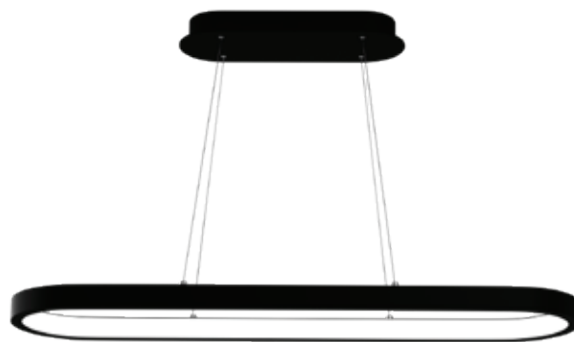

Hipodromo 07078L

Remote controlled smart light, dimmable and adjustable white tones.

↔ 1200x300mm ↓ 40mm ↓ 1200mm
42W 2940lm
metal, plastic - matt black

6949 Kč / 296 €