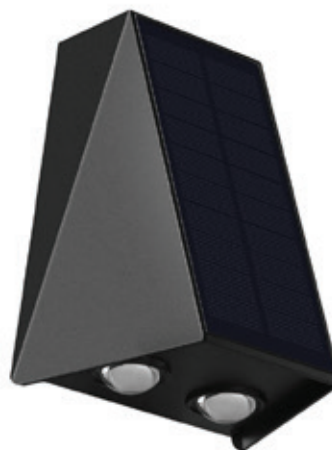

08490L

Outdoor solar wall LED lighting
Immax **WALL-4** with light sensor, 2W

599 Kč / 26 €