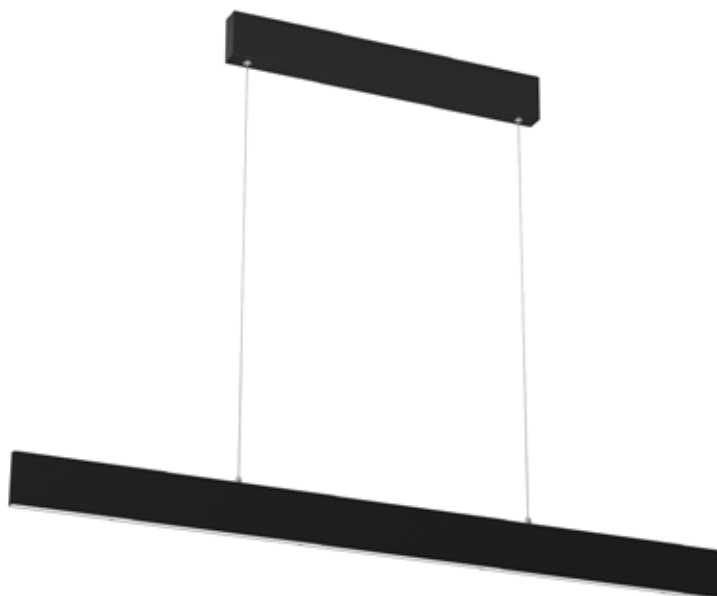

Immax NEO SMART BRIDGE PRO  
ZigBee 3.0, WiFi, Bluetooth  
↑ 60,5x60,5mm ↔ 16,1 mm

**07087-3**

949 Kč / 41 €

NEO SMART Zigbee remote control

Universal remote control MiBOXER 089Z,  
Zigbee 3.0, RGB + CCT, TUYA  
↑ 153 x 47mm ↔ 19 mm

# Liston

A clean, bright line that knows its task, to illuminate your dining or work table without disturbing your sensory well-being. The wall lamp complements the function of the main curtain with indirect light.