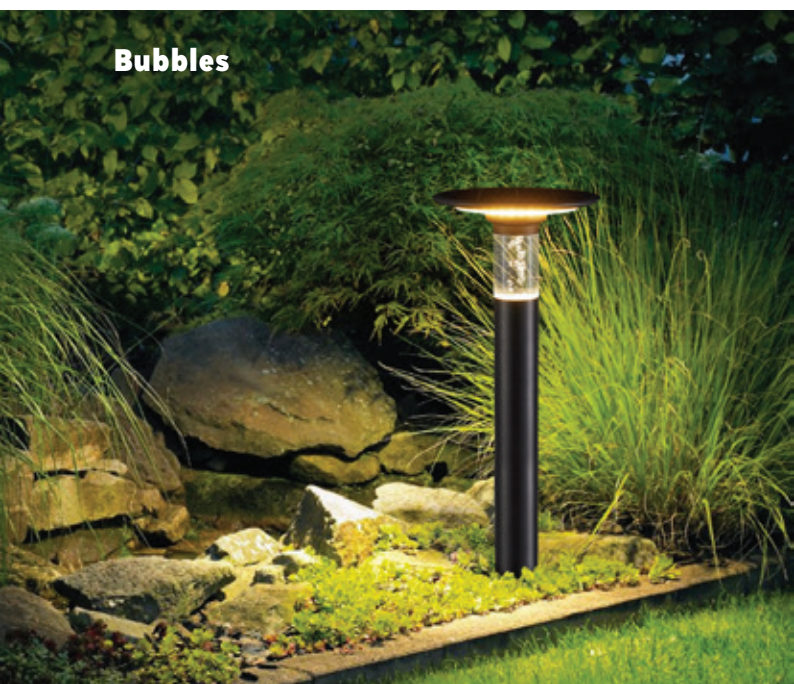

Pattini

Bubbles

Round & Square