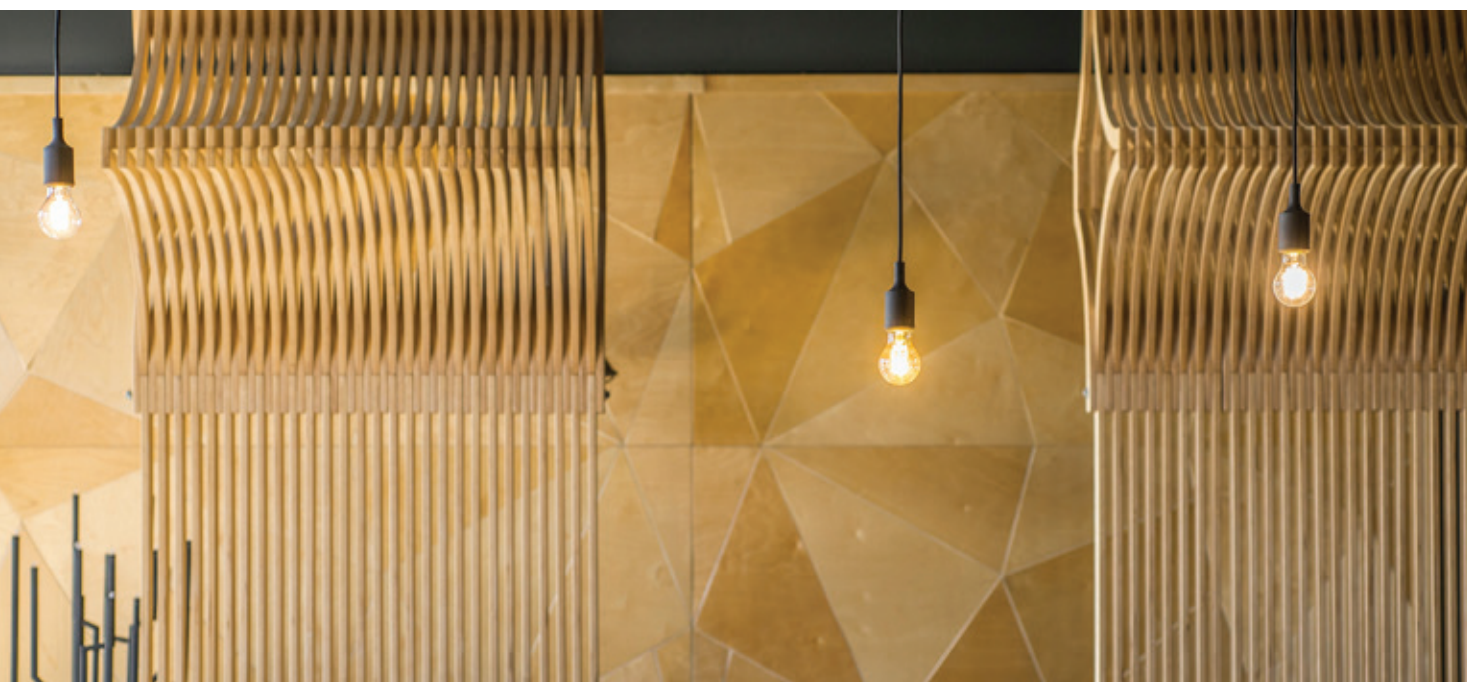

07713C

799 Kč / 34 €

The smart bulb is the first of its kind on the European market. It boasts high light output with minimal consumption. The bulb allows you to change the shade of white from warm, through natural to cold. Of course, there is a dimming function.

3 x E27/230V A60
↔ 60mm ↓ 120mm
7W 806lm
2700K – 6500K