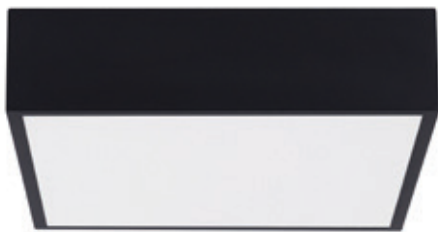

**Canto Slim
07237L**

Remote controlled smart light, dimmable and adjustable white tones.

↔ 280x280mm ↓ 70mm
22W 1610lm
metal, plastic - matt black

1999 Kč / 86 €